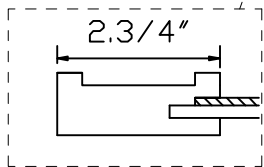

Front view

Side view

Back view

DWG. NO.

MODEL NO:
VM11828AB

SPEC NO:

QUANTITY:

DATE:
08/03/2019

500-550 E. Erie Avenue

Philadelphia PA 19134

1-888-388-3390

Model #	Product Type	Product Description	Style	Product Width(in)	Product Depth(in)	Product Height(in)	Mirror Width
VM11828AB	Mirror	Wood Mirror 18"x28" AB	Classic	18	1.75	28	10.5
Mirror Depth	Mirror Height	Frame shape	Orientation	Frame finish	Frame material	Mounting /attachment type	Number of brackets
0.16	19.25	Rectangle	Vertical	Antique Beige	MDF	Metal hook	2
Beveled glass	Frameless	Package LENGTH	Packaged WIDTH	Packaged HEIGHT	Package Weight	Product weight	Shipment Type
Yes	NO	31.75	21.75	5.75	17.6	11	Small Parcel
"Any certificatio Californian?(CARB/ TSCA VI)"	"Furniture/Vanity:California Proposition 65 warning required"						
Yes	Yes						