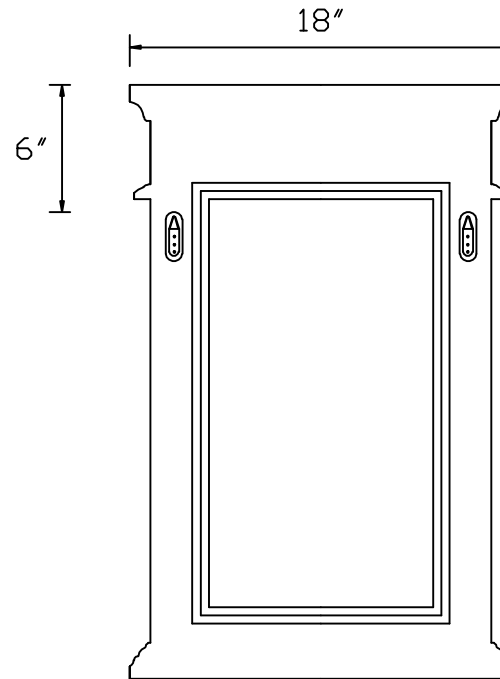

Front view

Side view

Back view

DWG. NO.

MODEL NO:
VM11828AB

SPEC NO:

QUANTITY:

DATE:
08/03/2019

500-550 E. Erie Avenue

Philadelphia PA 19134

1-888-388-3390

Model #	Product Type	Product Description	Style	Product Width(in)	Product Depth(in)	Product Height(in)	Mirror Width
VM11828AB	Mirror	Wood Mirror 18"x28" AB	Classic	18	1.75	28	10.5
Mirror Depth	Mirror Height	Frame shape	Orientation	Frame finish	Frame material	Mounting /attachment type	Number of brackets
0.16	19.25	Rectangle	Vertical	Antique Beige	MDF	Metal hook	2
Beveled glass	Frameless	Package LENGTH	Packaged WIDTH	Packaged HEIGHT	Package Weight	Product weight	Shipment Type
Yes	NO	31.75	21.75	5.75	17.6	11	Small Parcel
"Any certificatio Californian?(CARB/ TSCA VI)"	"Furniture/Vanity:California Proposition 65 warning required"						
Yes	Yes						